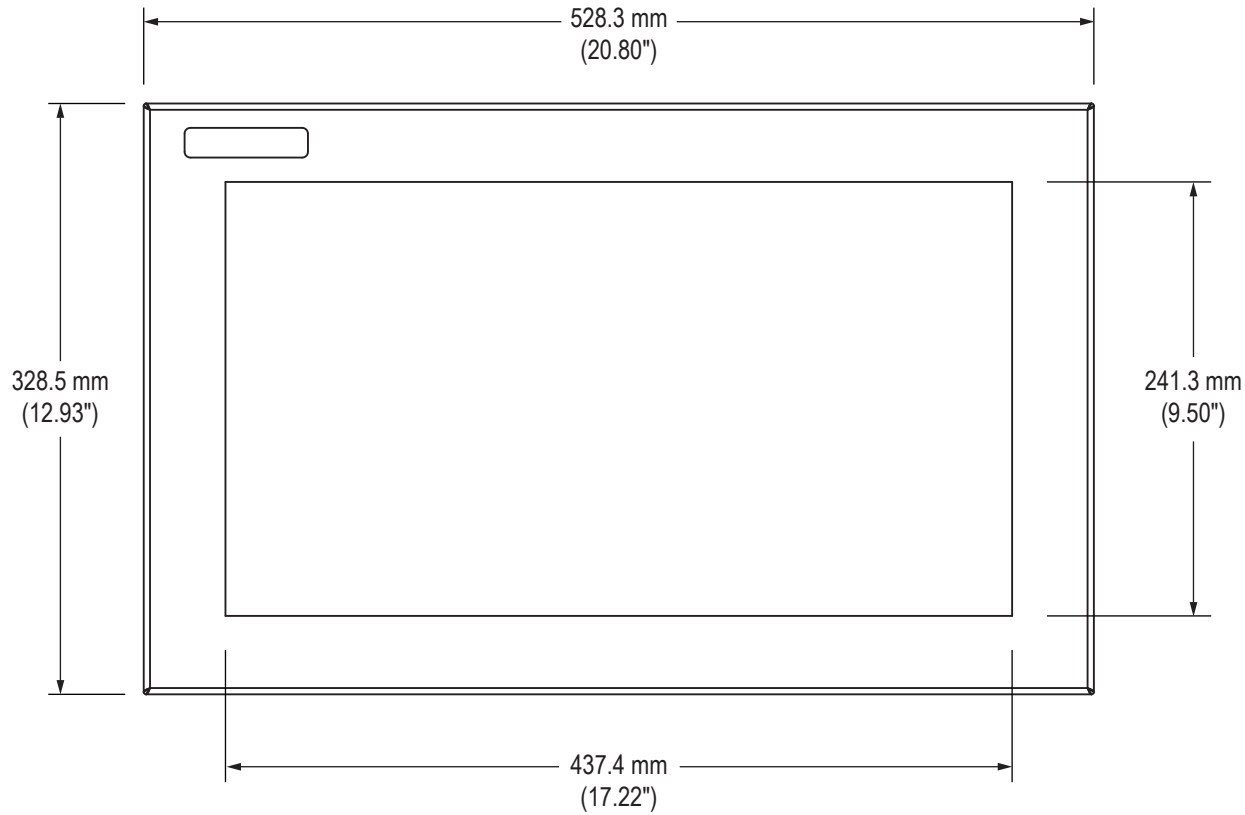

# HIS-ML19.5-Fxxx Models

Bottom View (showing Cable Connections)

Mounting Diagram

# HIS-ML19.5-Sxxx Models

Front View

Side View

### Cutout Dimensions (All Models)