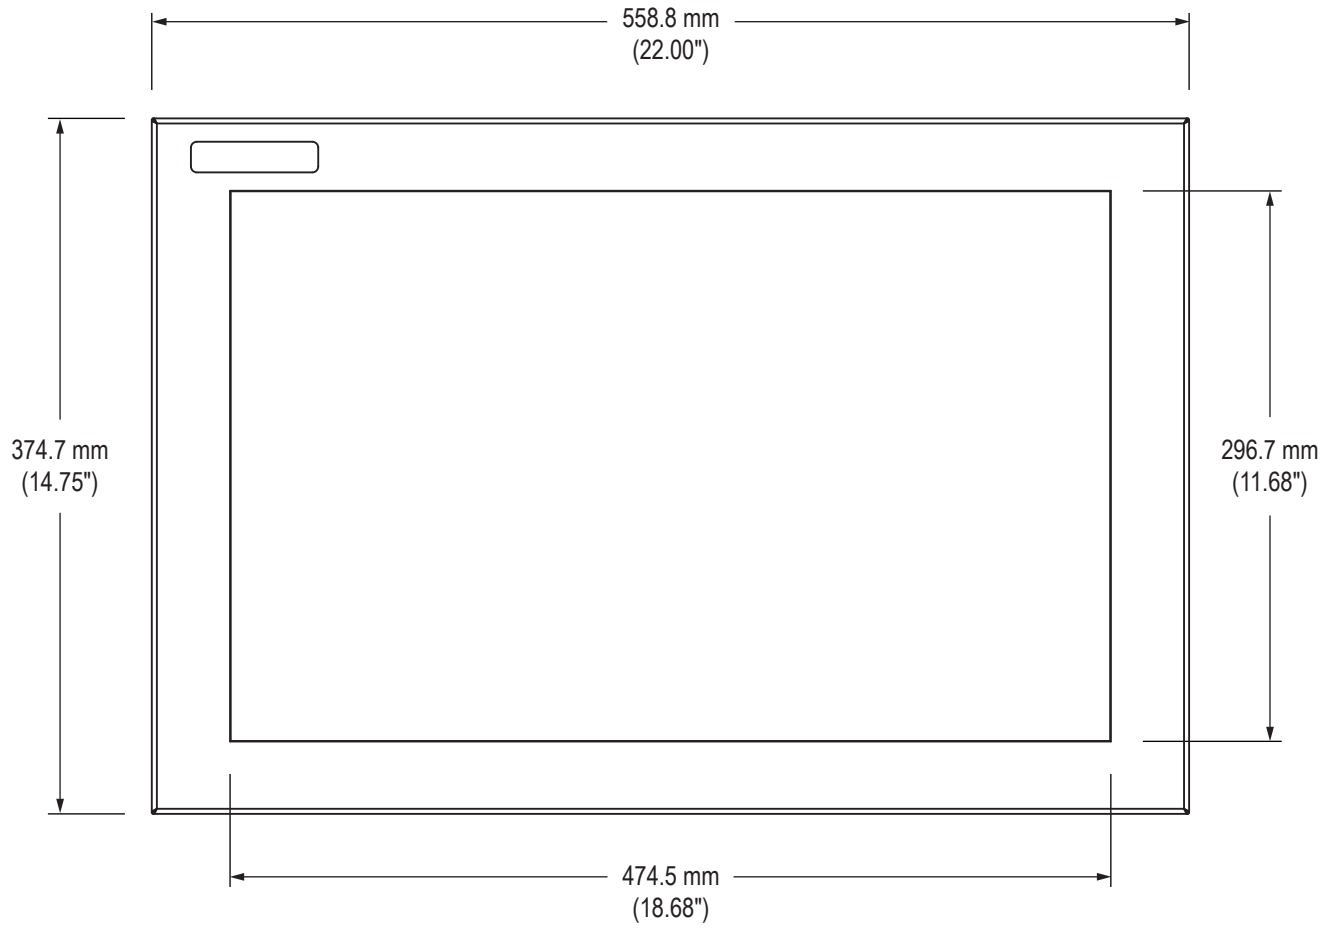

Front View

Side View

Rear View

Bottom View

Bottom View (showing Cable Connections)

Mounting Diagram

Cutout Dimensions

VB-22A Accessory Mounting Bracket

Rear View

Bottom View