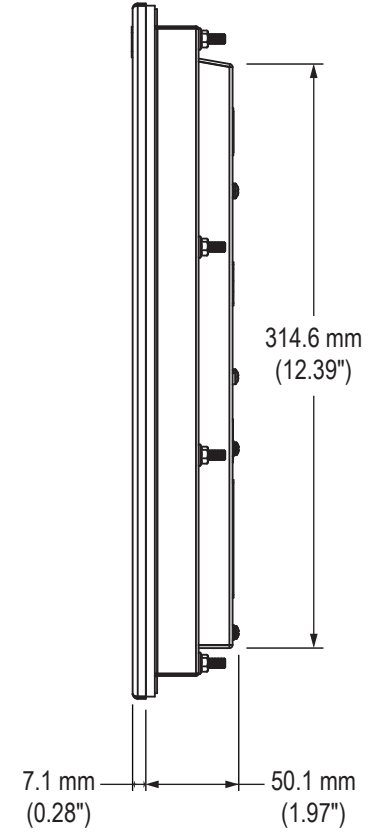

Front View

Side View

Rear View

Bottom View

Bottom View (showing Cable Connections)

Mounting Diagram

Cutout Dimensions

VB-22A Accessory Mounting Bracket

Rear View

Bottom View