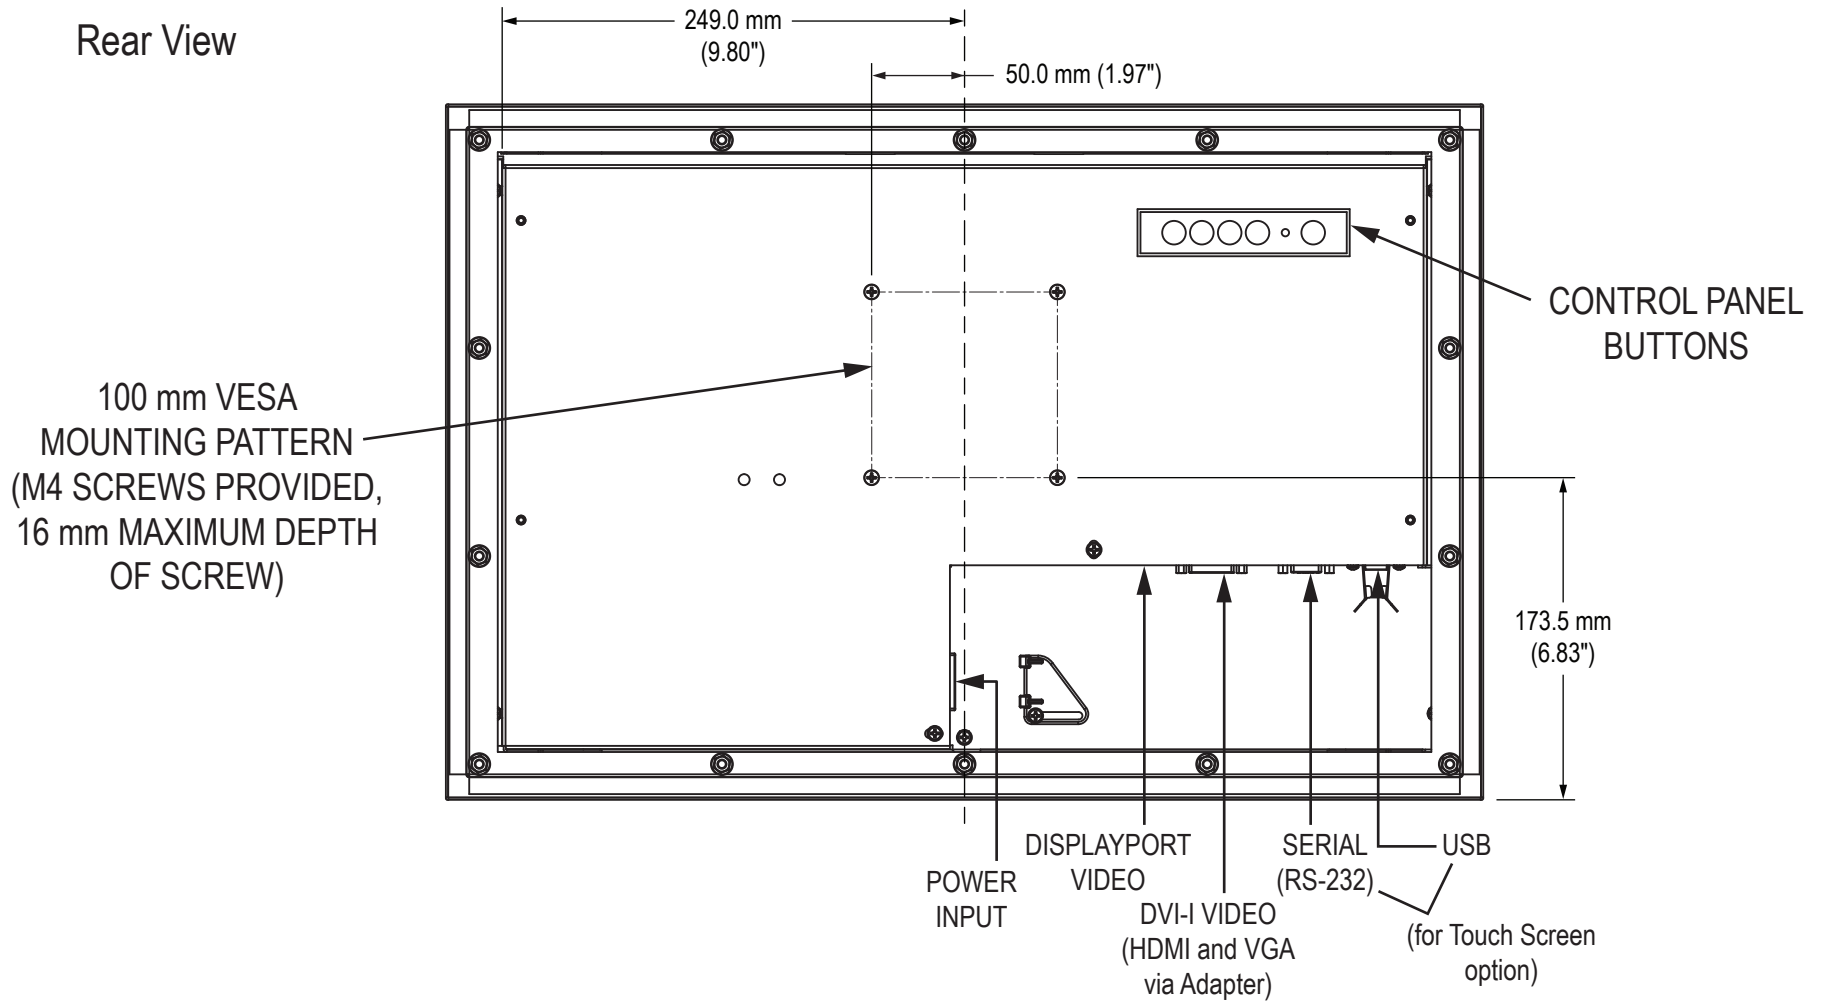

Front View

Side View

Rear View

Bottom View

Bottom View (showing Cable Connections)

Mounting Diagram

Cutout Dimensions

VB-22A Accessory Mounting Bracket

Rear View

Bottom View