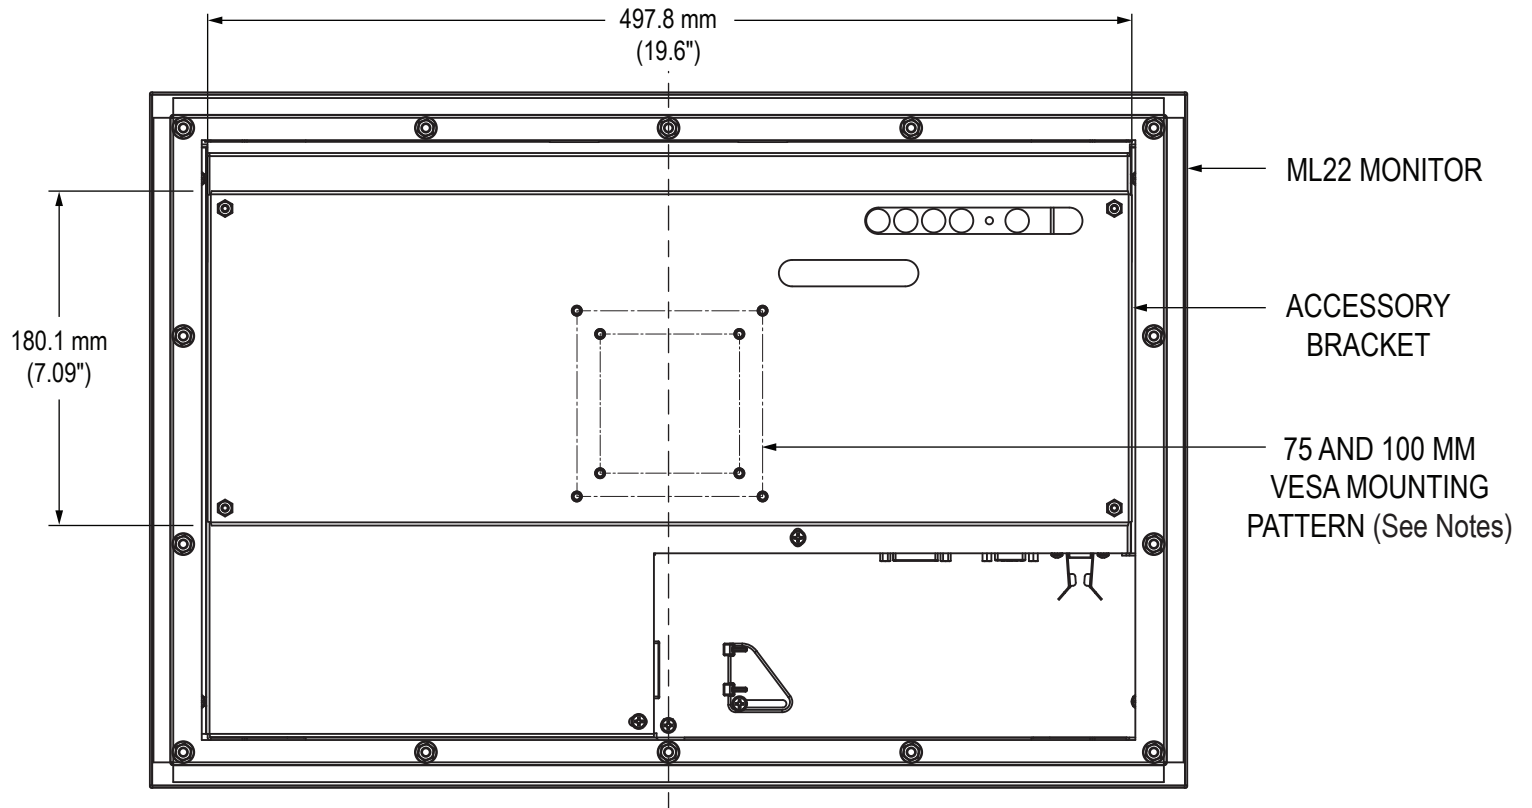

Front View

Side View

Rear View

Bottom View

Bottom View (showing Cable Connections)

Mounting Diagram

Cutout Dimensions

VB-22A Accessory Mounting Bracket

Rear View

Bottom View