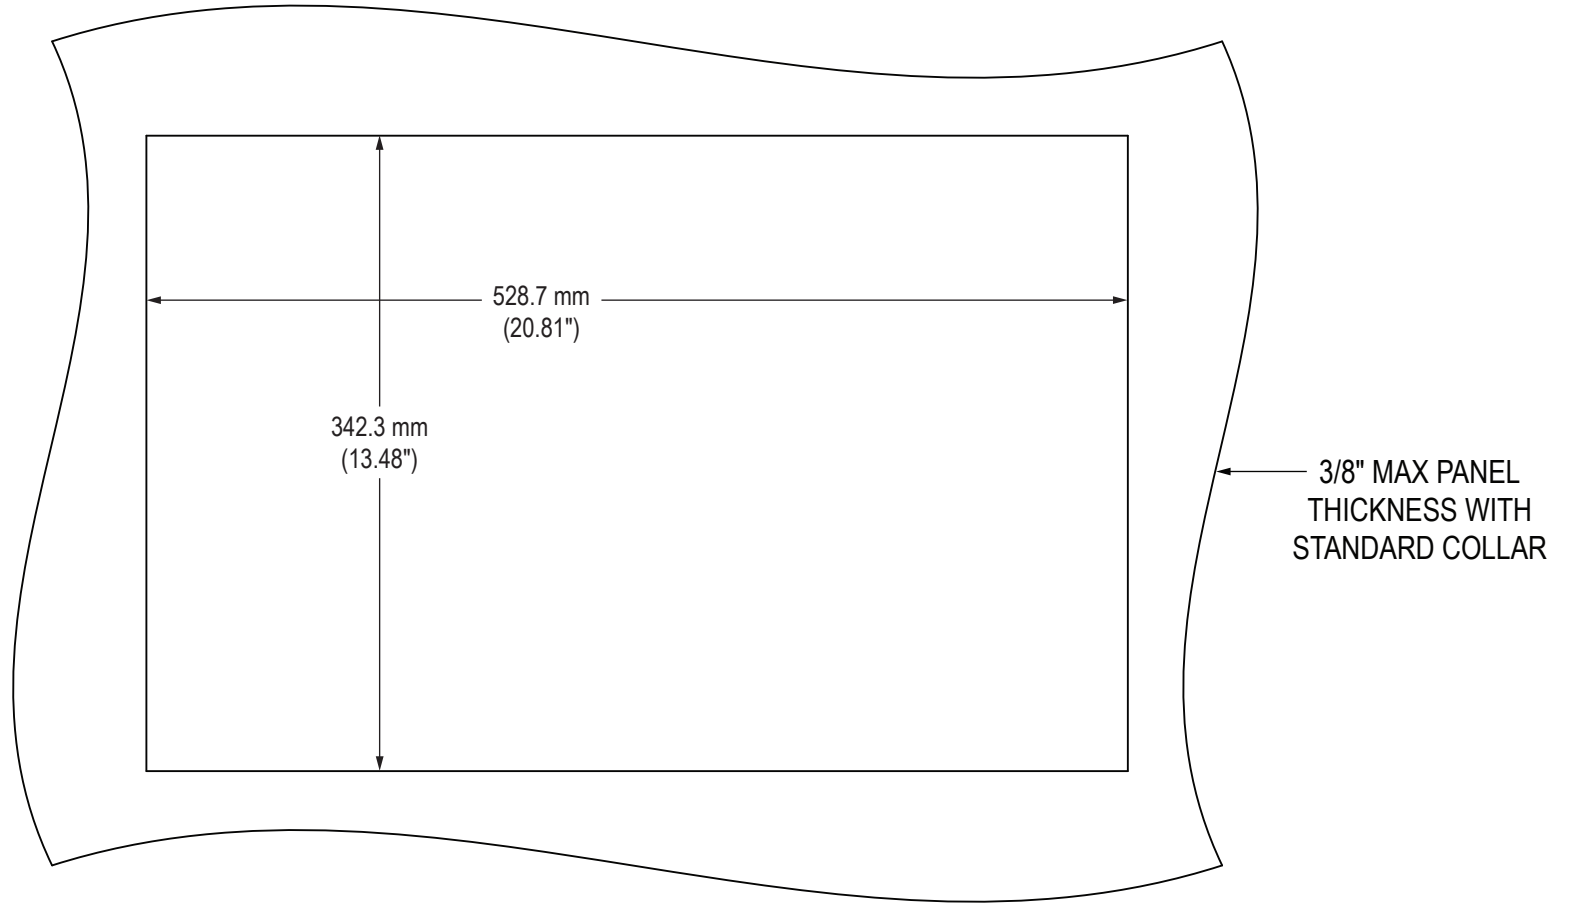

Front View

Side View

Rear View

Bottom View

Bottom View (showing Cable Connections)

Mounting Diagram

Cutout Dimensions

VB-22A Accessory Mounting Bracket

Rear View

Bottom View