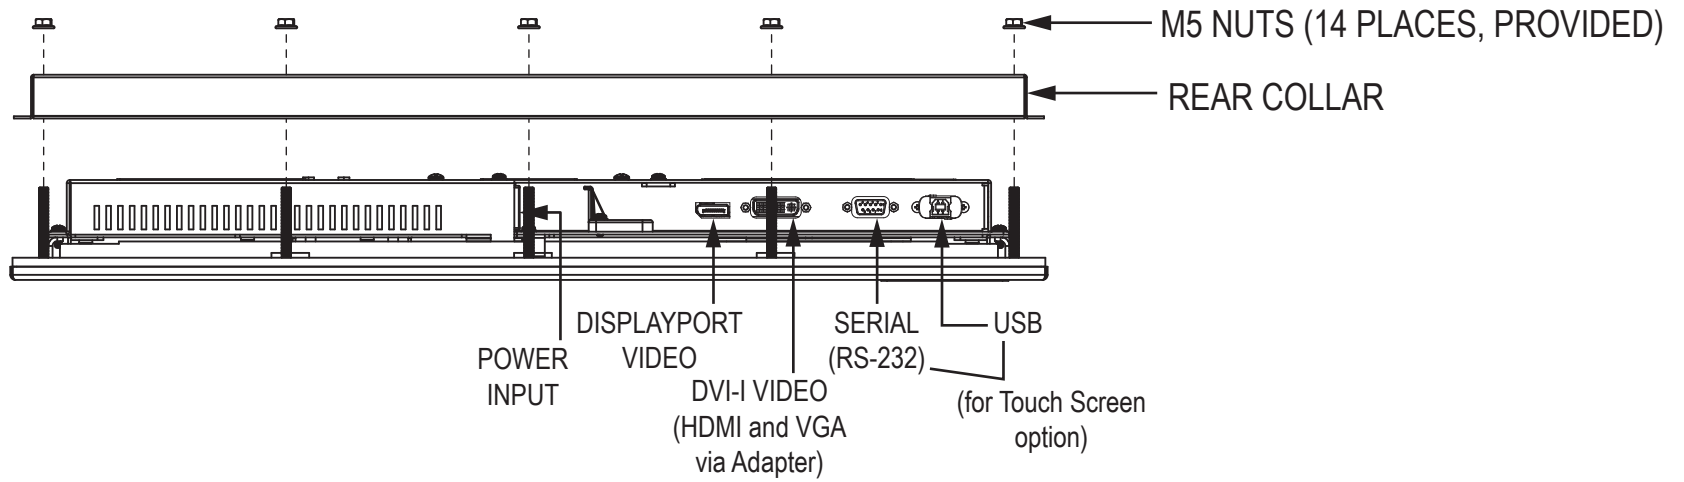

Front View

Side View

Rear View

Bottom View

Bottom View (showing Cable Connections)

Mounting Diagram

Cutout Dimensions

VB-22A Accessory Mounting Bracket

Rear View

Bottom View