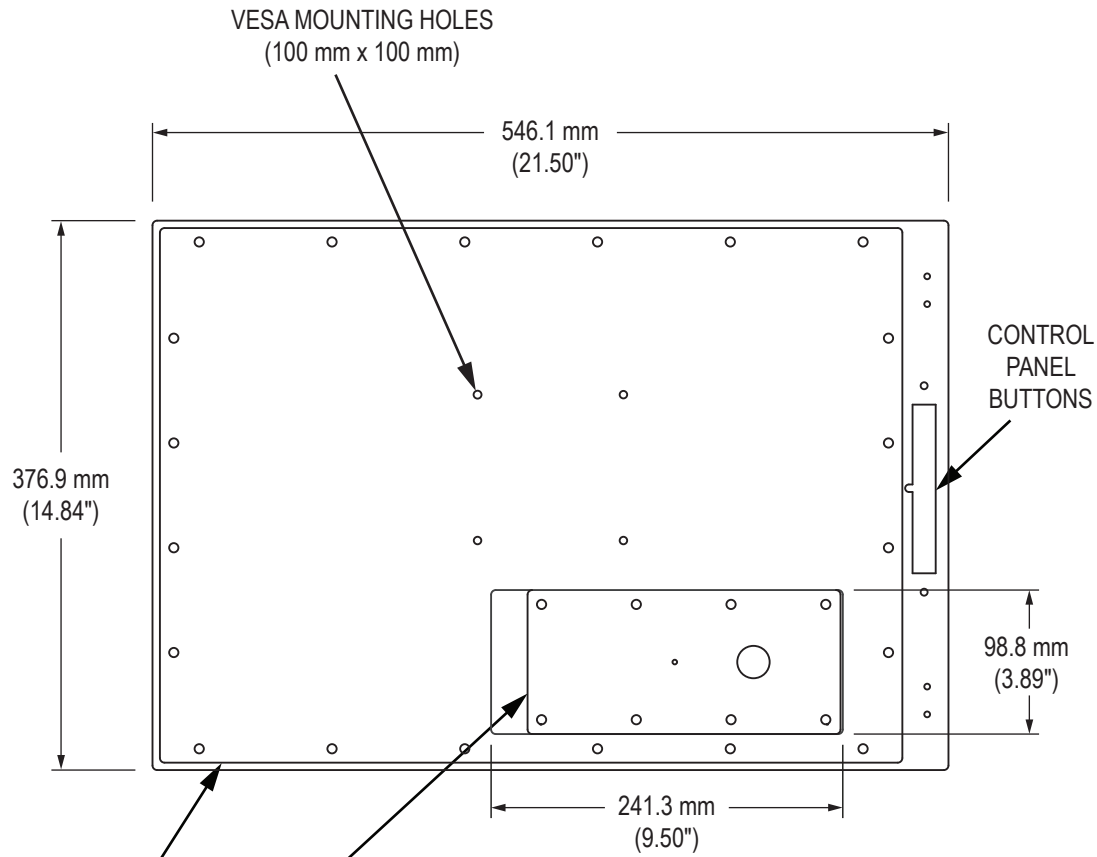

Front View

Side View

Rear View

CABLE ENTRY (4 Models):
 NEMA 2, 12/4, or 12/4/4X Compression Gland
 NEMA 12/4 or 12/4/4X Conduit Cable Exit
 NEMA 12/4 or 12/4/4X PermaGland
 NEMA 12/4 or 12/4/4X Cover Plate with Pilot Hole