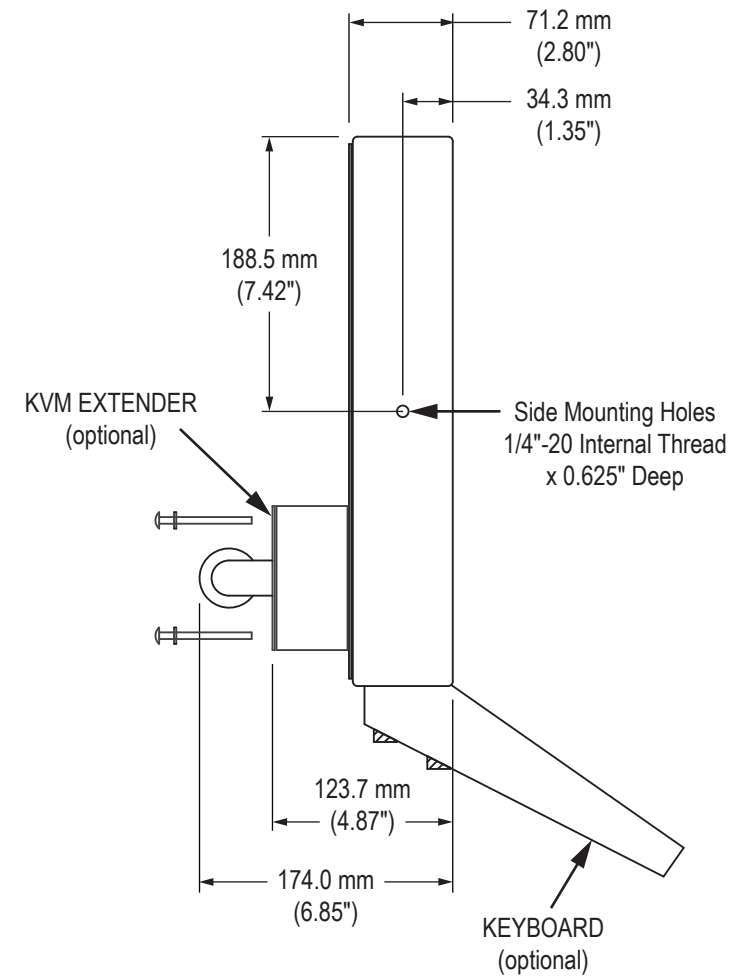

Front View

Side View

Rear View

CABLE ENTRY (4 Models):
 NEMA 2, 12/4, or 12/4/4X Compression Gland
 NEMA 12/4 or 12/4/4X Conduit Cable Exit
 NEMA 12/4 or 12/4/4X PermaGland
 NEMA 12/4 or 12/4/4X Cover Plate with Pilot Hole