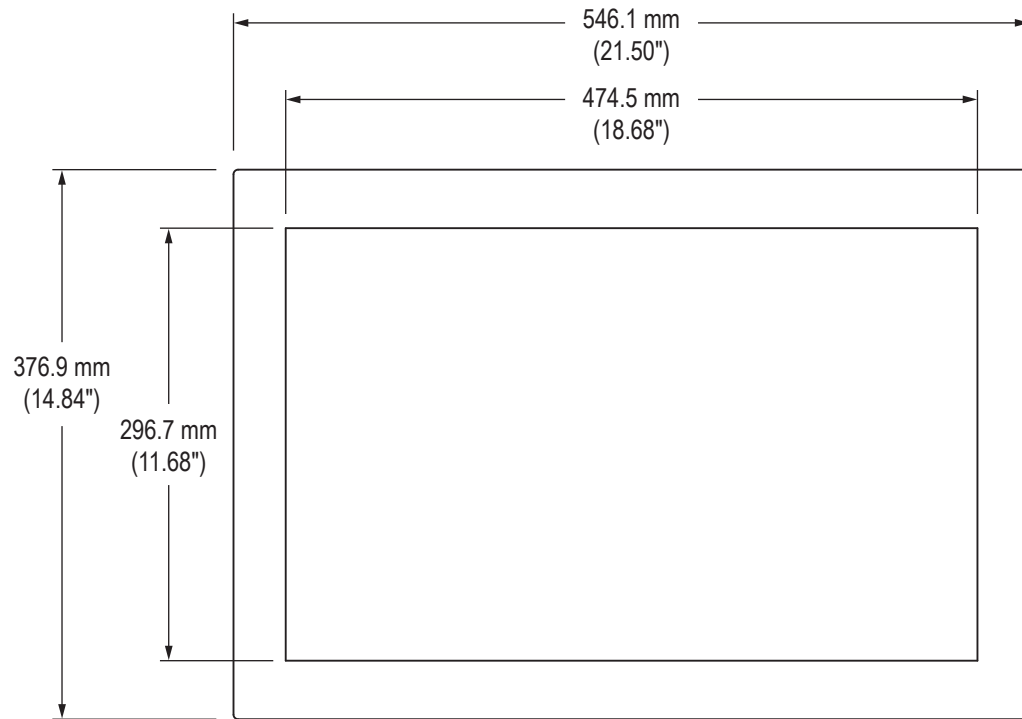

Front View

Side View

Rear View

CABLE ENTRY (4 Models):
 NEMA 2, 12/4, or 12/4/4X Compression Gland
 NEMA 12/4 or 12/4/4X Conduit Cable Exit
 NEMA 12/4 or 12/4/4X PermaGland
 NEMA 12/4 or 12/4/4X Cover Plate with Pilot Hole