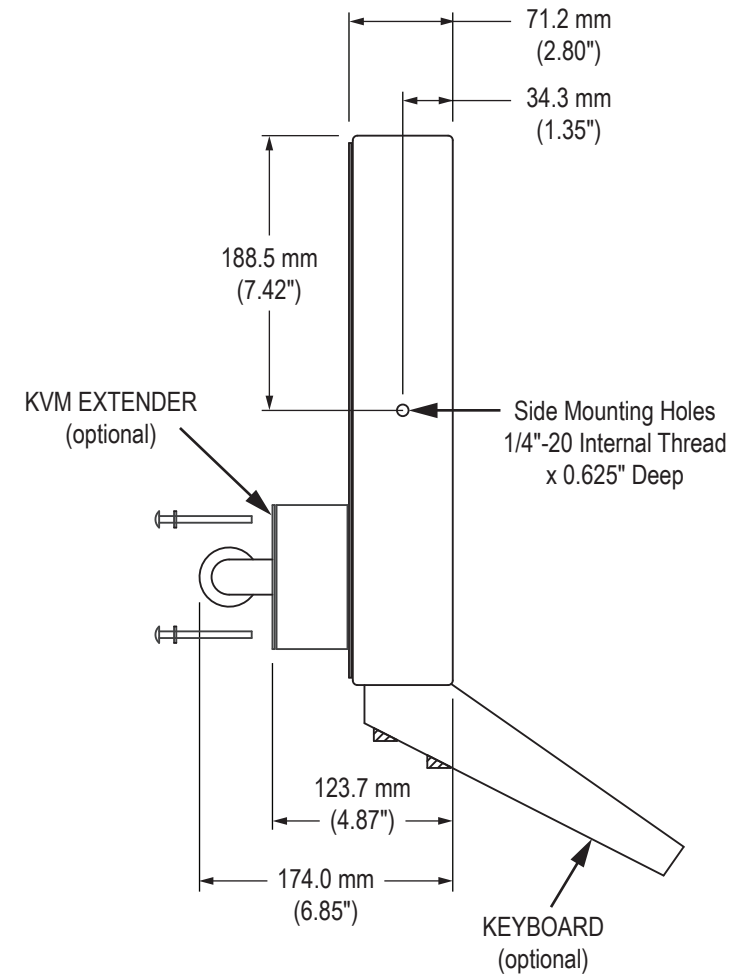

Front View

Side View

# Rear View

CABLE ENTRY (4 Models):  
 NEMA 2, 12/4, or 12/4/4X Compression Gland  
 NEMA 12/4 or 12/4/4X Conduit Cable Exit  
 NEMA 12/4 or 12/4/4X PermaGland  
 NEMA 12/4 or 12/4/4X Cover Plate with Pilot Hole