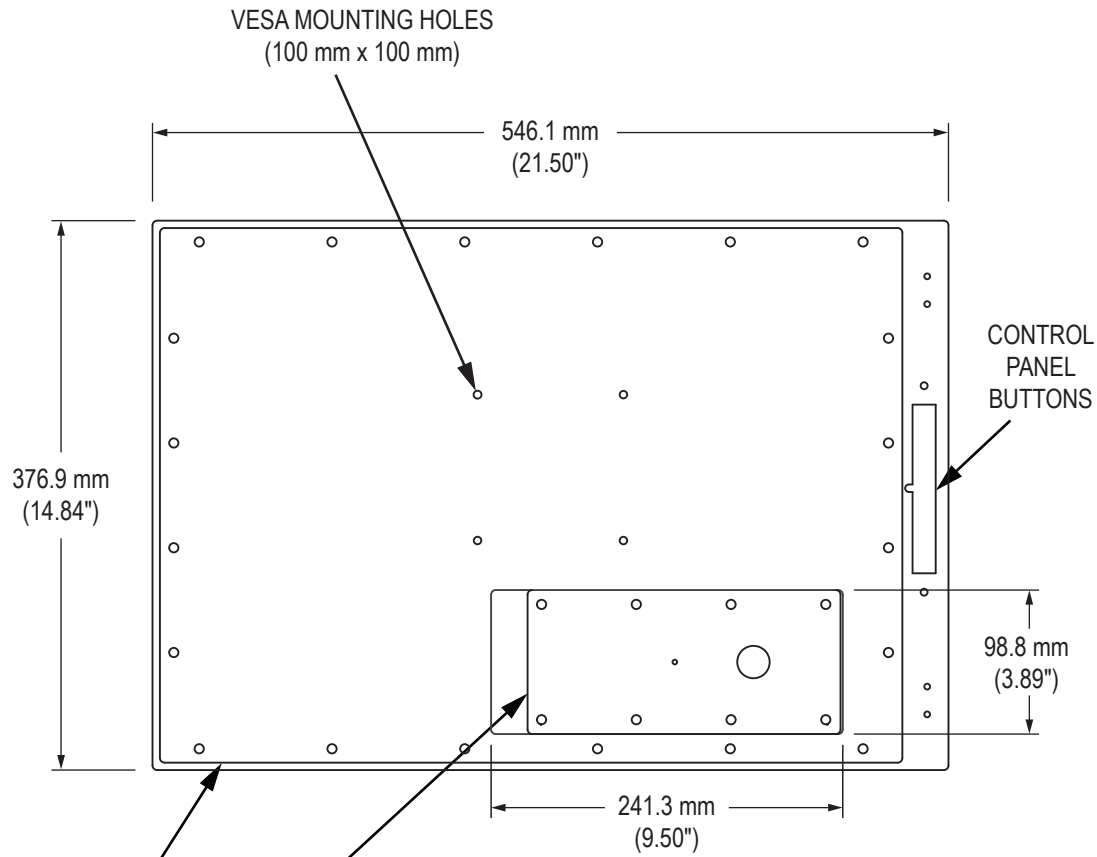

Front View

Side View

# Rear View

CABLE ENTRY (4 Models):  
 NEMA 2, 12/4, or 12/4/4X Compression Gland  
 NEMA 12/4 or 12/4/4X Conduit Cable Exit  
 NEMA 12/4 or 12/4/4X PermaGland  
 NEMA 12/4 or 12/4/4X Cover Plate with Pilot Hole