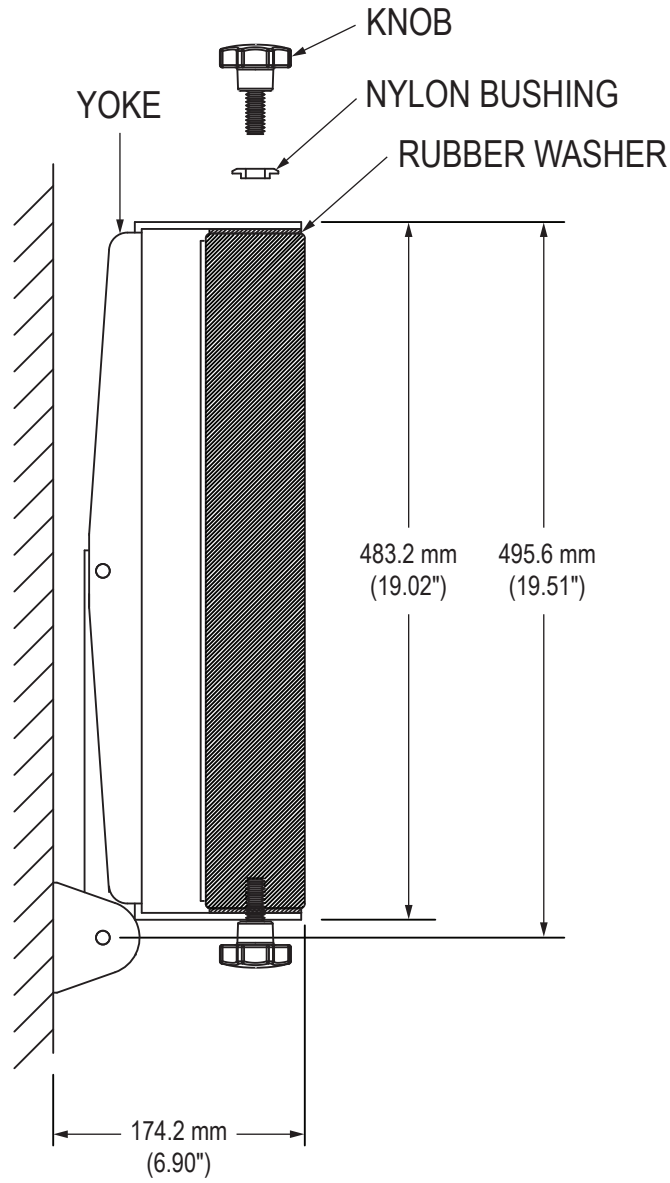

15/17" MODEL

Top View (Collapsed)

Side View (Extended)

Mounting Bracket

19" MODEL

Top View (Collapsed)

Side View (Extended)

Mounting Bracket

19.5" MODEL

Top View (Collapsed)

Side View (Extended)

Mounting Bracket

22" MODEL

Top View (Collapsed)

Side View (Extended)

Mounting Bracket

23.8" MODEL

Top View (Collapsed)

Side View (Extended)

Mounting Bracket